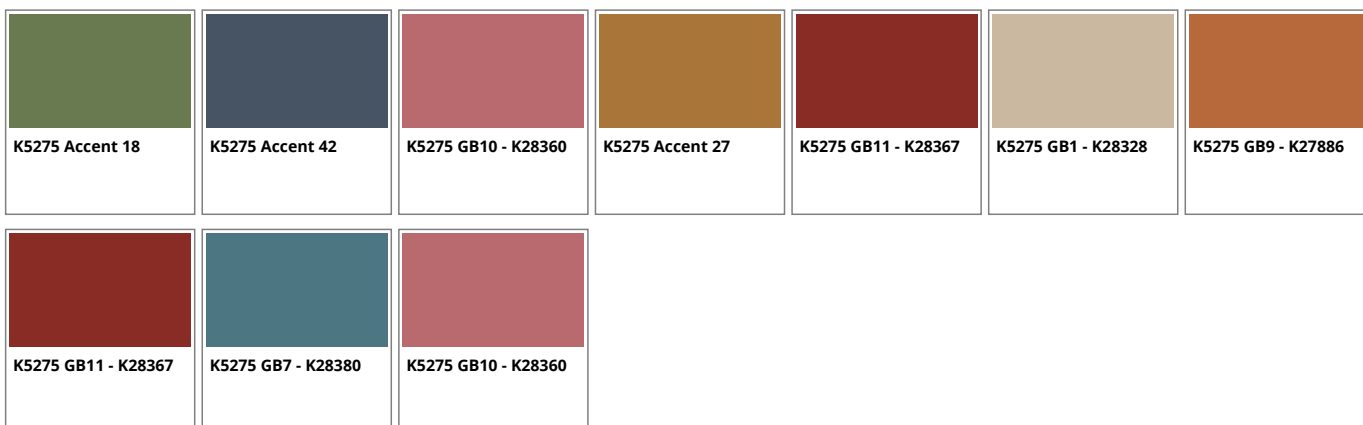

RF52754905 - bright stripe beige

Repeat: 97.50 x 195.10 cm

Size shown: 195.00 x 195.10 cm

RECOLOURED

Palette: 5275

Colours are approximation only. Physical sample must be approved for ordering.
All rights – intellectual or commercial – are fully reserved.
Not to be manufactured by others than Ege Carpets A/S.