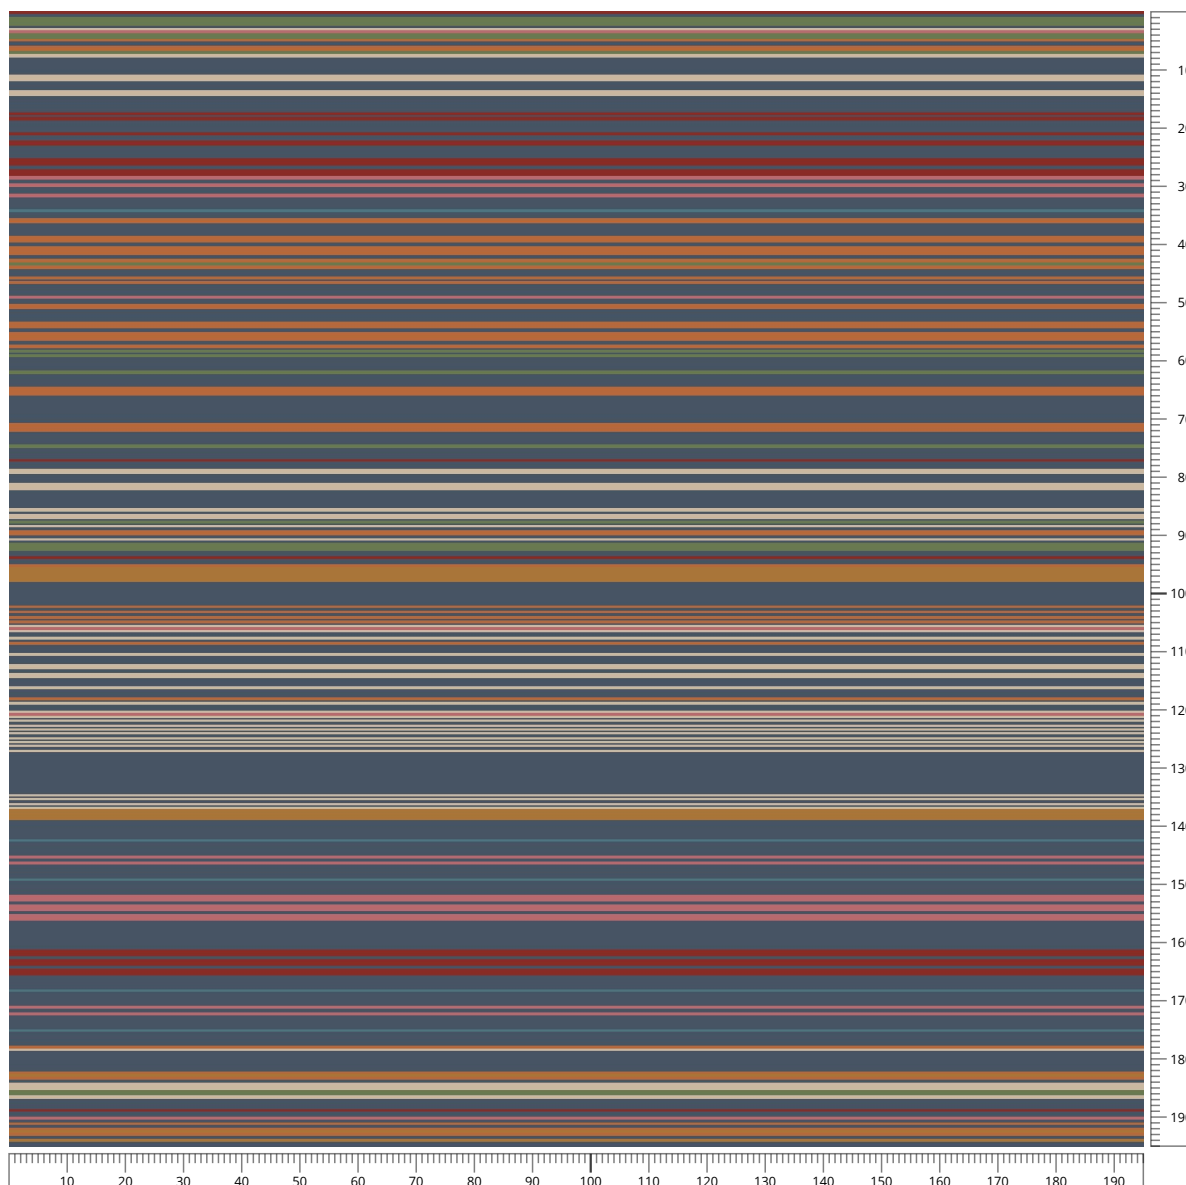

RF52754905 - bright stripe beige

Repeat: 97.50 x 195.10 cm

Size shown: 195.00 x 195.10 cm

RECOLOURED

Palette: 5275

Colours are approximation only. Physical sample must be approved for ordering.
All rights – intellectual or commercial – are fully reserved.
Not to be manufactured by others than Ege Carpets A/S.